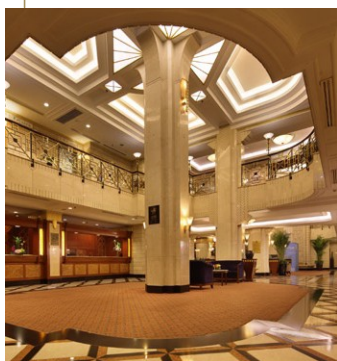

开业于1934年的国际饭店是一家曾享誉“远东第一高楼”三十年之久的经典老饭店。饭店摩登的建筑风格依然光彩夺目，传统与优雅、现代与奢华相得益彰。坐落于上海大地原点，饭店豪华舒适的客房，独具特色的美食以及先进的会议设施将为宾客带来一次难忘的经历。

The Park Hotel, with its magnificent architecture, first opened in 1934 as one of the tallest buildings in Shanghai. Still dazzling with its Art-Deco charm, it provides modern comfort with the tradition and elegance of a luxury hotel. Located in the city center, it has comfortable guest rooms, and offers fine dining and advanced conference facilities equipped to meet the needs of international business travelers.