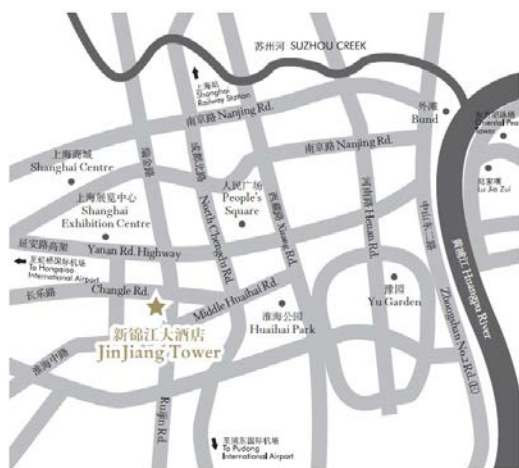

上海新锦江大酒店是“锦江酒店”旗下的豪华五星级商务酒店，坐落于繁华的淮海路商业圈，无论是购物娱乐，还是商务洽谈，交通均十分便利。582间客房装修一新，为您提供焕然一新的全景视野，将市中心美景尽收眼底。酒店自开业以来，已接待370多位国家元首和社会名流，是上海地区外事活动、商务旅游的重要场所。Jin Jiang Tower is ideally located in the heart of Shanghai, near the vibrant Huai Hai road, which is the prestigious shopping metropolis and business center of the city. Jin Jiang Tower is elegantly designed with 582 spacious and luxurious guestrooms and suites offering a breath taking view over Shanghai. Jin Jiang Tower is Jin Jiang International Hotel's flagship business hotel, and has hosted more than 370 heads of state, foreign dignitaries and celebrities from all over the world since it opened its doors.

新锦江大酒店
Jin Jiang Tower

中国上海长乐路 161 号 200020
161 Changle Road, Shanghai 200020, China
电话 Tel: 86-21-64151188
传真 Fax: 86-21-64150045
电子邮件 Email: jjtower@jinjianghotels.com
网站 Website: www.jinjianghotels.com
China Toll Free No: 800 819 5677 400 670 5677

餐厅和酒吧
Restaurants & Bars

楼层
Floor

赛美蓉咖啡厅 Semillon Café	1
晶采轩 Exquisite Bocuse Chinese Restaurant	3
小南国 Xiao Nan Guo Japanese BBQ	3
赛美蓉酒廊 Semillon Lounge	4
长乐坊中餐厅 Le Fun Restaurant	4
锦绣会所精品景观宴会包房 J-Show Club	34