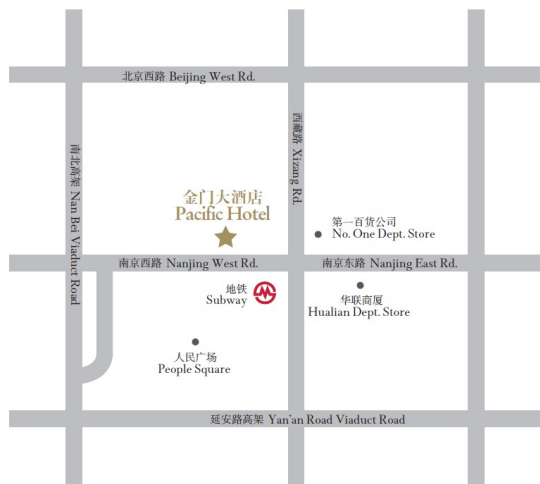

上海
SHANGHAI
★ ★ ★

金门大酒店
Pacific Hotel

金门大酒店始建于1926年是一座具有新古典主义建筑风格的酒店，优越的地理位置，丰富的历史故事，至今仍给人们留下深刻的印象。酒店紧邻南京路步行街，171间客房尽享人民公园的优美景色。

This landmark neo-classical built Pacific Hotel, first opened in 1926, has a great deal of character and style and continues to impress guests with its prime location and rich history. Very conveniently located by the pedestrian shopping metropolis of Nanjing Road, many of the 171 guest rooms boast an excellent view of People's Park.

金门大酒店 Pacific Hotel

中国上海南京西路 108 号 200003
108 West Nanjing Road, Shanghai 200003, China
电话 Tel: 86-21-53529898
传真 Fax: 86-21-63750350
电子邮件 Email: pacific@jinjianghotels.com
网站 Website: www.jinjianghotels.com
China Toll Free No: 800 819 5677 400 670 5677

餐厅和酒吧

Restaurants & Bars

| | 楼层 Floor |
|-------------------------------|-------------|
| 大堂酒吧 Pacific Bar | 2 |
| 西西里厅 Sicily Hall | 2 |
| 罗马厅 Rome Hall | 8 |
| 金门宴会厅 Pacific Banquet Hall | 9 |
| 华侨厅 Hua Qiao Hall | 9 |
| 合众厅 He Zhong Hall | 9 |