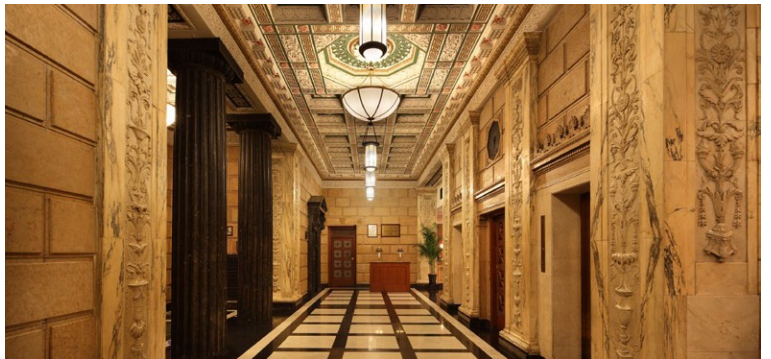

上海
SHANGHAI
★ ★ ★

金门大酒店
Pacific Hotel

金门大酒店始建于1926年是一座具有新古典主义建筑风格的酒店，优越的地理位置，丰富的历史故事，至今仍给人们留下深刻的印象。酒店紧邻南京路步行街，171间客房尽享人民公园的优美景色。

This landmark neo-classical built Pacific Hotel, first opened in 1926, has a great deal of character and style and continues to impress guests with its prime location and rich history. Very conveniently located by the pedestrian shopping metropolis of Nanjing Road, many of the 171 guest rooms boast an excellent view of People's Park.